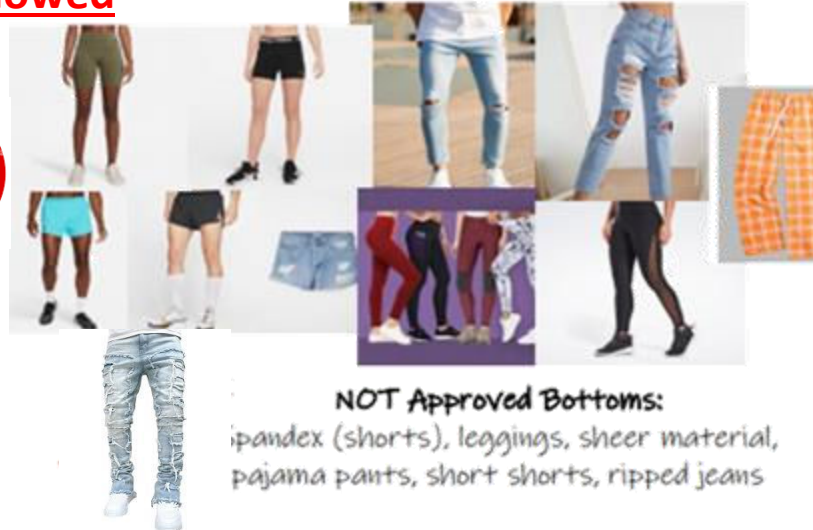

Not Allowed

NOT Approved Bottoms:

spandex (shorts), leggings, sheer material, pajama pants, short shorts, ripped jeans